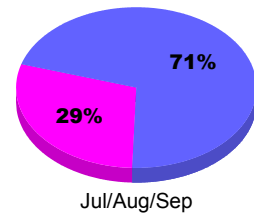

Membership Results
2010-2011

Membership
2009-2010

Month	Net Memb Goal	Actual New Memb	Actual Dropped Memb	Gain/Loss of Memb	Gain/Loss of Memb
Jul/Aug/Sep	-45	11	-100	-89	-33
Totals	-45	11	-100	-89	-33

Membership Results 2010-2011

Goal, New, Dropped, Gain/Loss

Comparison of Membership Gain/Loss

Current Year Compared to the Previous Year

Gender Comparison 2010-2011

■ Male ■ Female