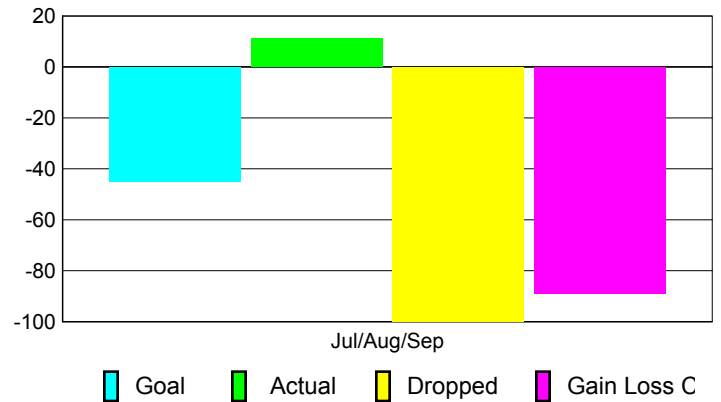

Membership Results 2010-2011

Goal, New, Dropped, Gain/Loss